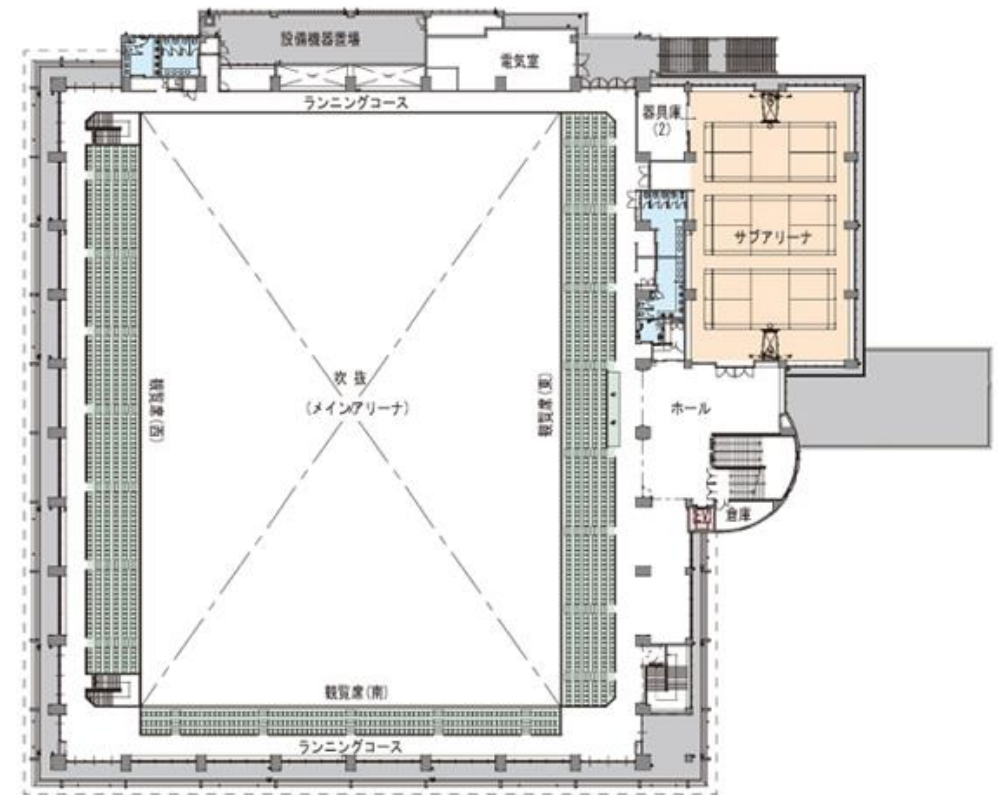

Main Venue

TOMIGUSUKU Citizen
Arena

5th World Deaf Volleyball Championships

豊見城市民体育館 Layout Diagram

Ground Floor : Main arena

Capacity :

Volleyball court 2 (FIVB regulation)

Room 4 (Changing rooms 2, Others 2)

2nd Floor : Seat, Sub arena

Capacity :

Seats 1417 /MAX 2117

Volleyball sub court 1

Other necessary rooms will be expanded by construction.

5th World Deaf Volleyball Championships

Training venue 1

Itoman Nishizaki Arena

Ground Floor : Main arena, Rooms

Capacity :

Volleyball court 3(FIVB regulation)

Room 4 (2 Changing rooms, 2 Others)

Training room 1

Seats 376

5th World Deaf Volleyball Championships
Accommodation (宿泊)

Southern beach hotel & Resort Okinawa