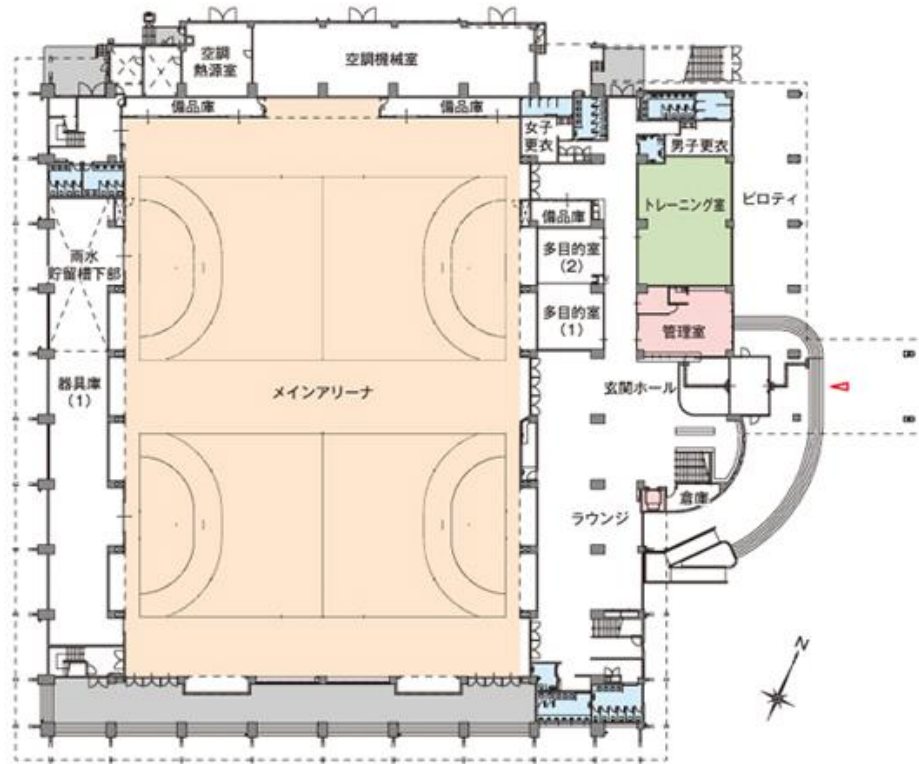

Main Venue

TOMIGUSUKU Citizen
Arena

5th World Deaf Volleyball Championships

豊見城市民体育館 Layout Diagram

Ground Floor : Main arena

Capacity :

Volleyball court 2 (FIVB regulation)

Room 4 (Changing rooms 2, Others 2)

2nd Floor : Seat, Sub arena

Capacity :

Seats 1417 /MAX 2117

Volleyball sub court 1

Other necessary rooms will be expanded by construction.

5th World Deaf Volleyball Championships

Training venue 1

Itoman Nishizaki Arena

Ground Floor : Main arena, Rooms

Capacity :

Volleyball court 3(FIVB regulation)

Room 4 (2 Changing rooms, 2 Others)

Training room 1

Seats 376

5th World Deaf Volleyball Championships
Accommodation (宿泊)

Southern beach hotel & Resort Okinawa